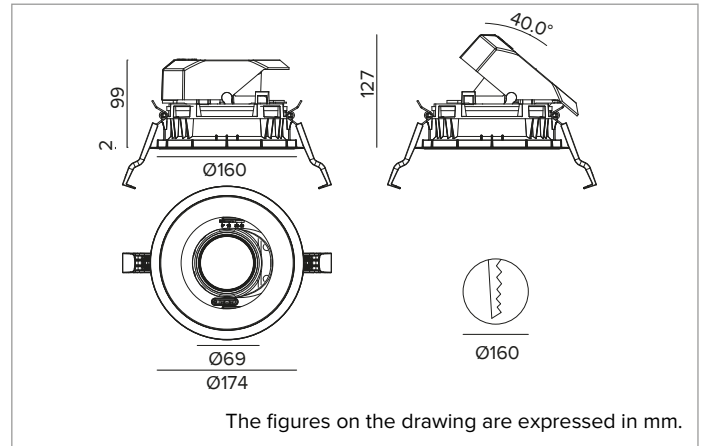

1T8650EL | CCTEVO ARCHITECTURAL 160

Adjustable recessed LED projector in a trim version

		3000K	H(m)	D(m)	E _{max} (lx)
		Ra90		55°	
		Fixture Power	34W	1	1.04
		Source Flux	4211lm	2	2.08
		Fixture Flux	3175lm	3	3.13
		Efficacy	93lm/W	4	4.17
TS1279	I _{max} =975cd/klm	I _{max}	4105cd	5	5.21

Optic: REFLECTOR

Beam angles: WFL

Optical efficiency: 75%

Fixture flux: 3175lm

Luminous efficacy: 93lm/W

Photobiological safety: Compliant with RG1 low risk group

MECHANICAL CHARACTERISTICS

Die-cast black painted anodised aluminium body and dissipator. Black colour cover. The optical unit can be adjusted up to 40° on the vertical plane with a mechanical beam locking system and a graduated scale, and 358° on the horizontal plane. Trim version with an integrated black ring.