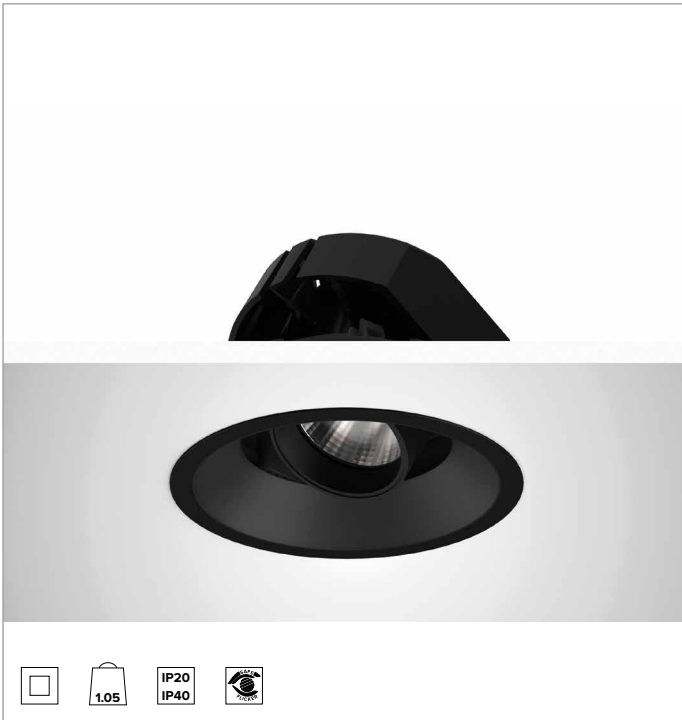

1T8650EL | CCTEVO ARCHITECTURAL 160

Adjustable recessed LED projector in a trim version

		3000K	H(m)	D(m)	E _{max} (lx)
		Ra90		55°	
		Fixture Power	34W	1	1.04
		Source Flux	4211lm	2	2.08
		Fixture Flux	3175lm	3	3.13
		Efficacy	93lm/W	4	4.17
TS1279	I _{max} =975cd/klm	I _{max}	4105cd	5	5.21

CCT nominal: 3000K

Lifetime (L80/B10): >50000h tq +25°C

ILLUMINOTECHNICAL CHARACTERISTICS

WFL - precision optics with a black silicone cut off ring. Version with a convex faceted highly reflective anodised aluminium reflector and a holographic diffusion filter. UGR<22 (EN 12464-1).

Optic: REFLECTOR

Beam angles: WFL

Optical efficiency: 75%

Fixture flux: 3175lm

Luminous efficacy: 93lm/W

Photobiological safety: Compliant with RG1 low risk group

MECHANICAL CHARACTERISTICS

Die-cast black painted anodised aluminium body and dissipator. Black colour cover. The optical unit can be adjusted up to 40° on the vertical plane with a mechanical beam locking system and a graduated scale, and 358° on the horizontal plane. Trim version with an integrated black ring.

Colour and finish: Deep black

Weight: 1.05Kg

Version: TRIM

Degree of protection: IP20 for recessed part

Degree of protection: IP40 for exposed part

ELECTRICAL CHARACTERISTICS

Integrated electronic ON-OFF driver.